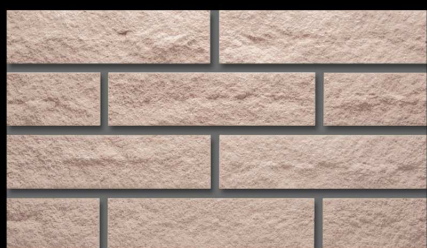

SK Tessera

No Gloss Unglazed
External Wall

< COLORS >

SK-4

SK-8

Size (mm)	thickness (mm)	pcs/Box	sq.m./Box	Weight kg/Box
227×60	15	60	0.92	27
108×60	15	120	0.94	26
200×40	15	90	0.89	24
227×40	15	90	1.01	27

* Make-to-order products

*All sizes are nominal

*Printed color reproductions may vary from actual tile color. Please refer actual sample before final selection.

*There are shade variations.

*Some edges may look chipped as this product is actually split.

*It is not possible to specify any particular split surfaces.

*Corner tiles are made by bonding.

*This is a made-to-order product. Minimum order quantity is 300 m².

*Do not spread-grout.

*For custom colors, shapes, and thickness, please ask.

*Specifications and colors may be altered without notice.

鈴製陶株式会社
Suzuseito Co., Ltd.

4512 Kasahara-cho, Tajimi-shi, Gifu, Japan 507-0901
TEL:+81-572-43-3588 FAX:+81-572-43-5400
URL:<http://suzuseito.co.jp> e-mail:info@suzuseito.co.jp