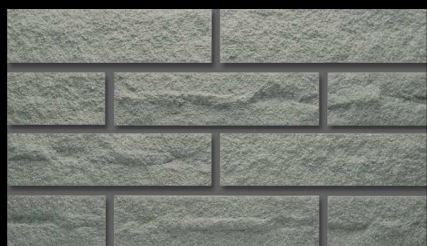

SK Tessera

No Gloss Unglazed
External Wall

< COLORS >

SK-1

SK-2

SK-3

SK-4

SK-5

*Printed color reproductions may vary from actual tile color. Please refer actual sample before final selection.

*There are shade variations.

*Some edges may look chipped as this product is actually split.

*It is not possible to specify any particular split surfaces.

*Corner tiles are made by bonding.

*This is a made-to-order product. Minimum order quantity is 300 m².

*Do not spread-grout.

*For custom colors, shapes, and thickness, please ask.