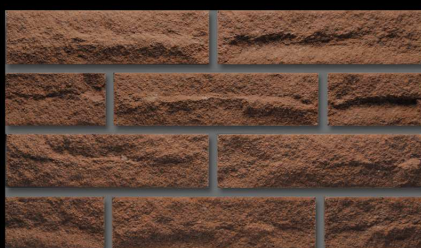

SK-5

SK-231